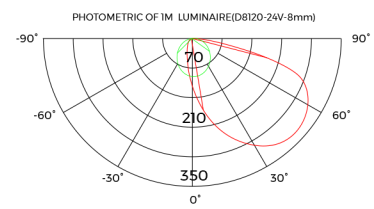

Ordering Code

Category	Series	Section Size	Diffuser Shape	Diffuser Nature	Carrier Style	Profile Color	End Cap Style	Length	Package	Label Type
ALS	Skirting Board Lighting	SK 10031	No Diffuser X	No Diffuser X	No carrier X	Silver S White W	No end cap X	2500	COLORS Whole	COLORS C Customized S
ALS		SK 10031	X	X	X	S	X	2500	B	C

Ordering profile components