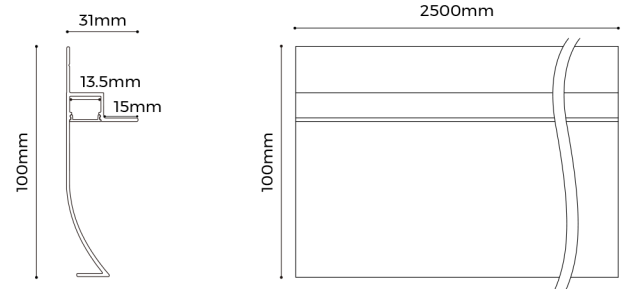

# SK10031 NEW

- Apply to skirting board , integrated into architecture
- 20M ultra-long flexible diffuser, more convenient installation
- Indirect lighting design
- AL6063-T5 aluminum profile with high-quality surface treatment, white and silver are optional

Basic Parameters	
Profile material	AL6063-T5
Surface processing	Spraying RAL9003 <input type="radio"/> Anodizing <input checked="" type="radio"/>
Diffuser material	PC
Transmittance	>80%

Profile Components	
Profile×1	L2500×W31×H100mm 
Flexible diffuser×1	L20000×W14×H3mm 

Lighting Source							
Flexible Strip <sup>①</sup>							
Model	CRI	Lumens <sup>②</sup>	Voltage	Typ.power	Size	LEDs/meter	Cutting unit
D8120-24V-8mm	>80 >95	1499LM/M 1143LM/M	24V	13.5W/M	5000x8x1.6mm	120LEDs	50mm/6LEDs
D6120-24V-8mm	>90	710LM/M	24V	8.6W/M	5000x8x1.2mm	120LEDs	50mm/6LEDs