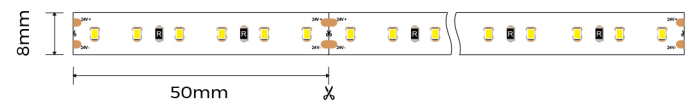

# SK10031 NEW

- Apply to skirting board , integrated into architecture
- 20M ultra-long flexible diffuser, more convenient installation
- Indirect lighting design
- AL6063-T5 aluminum profile with high-quality surface treatment, white and silver are optional

Basic Parameters	
Profile material	AL6063-T5
Surface processing	Spraying RAL9003 <input type="radio"/> Anodizing <input checked="" type="radio"/>
Diffuser material	PC
Transmittance	>80%

Profile Components	
Profile×1	L2500×W31×H100mm 
Flexible diffuser×1	L20000×W14×H3mm 

Lighting Source							
Flexible Strip <sup>①</sup>							
Model	CRI	Lumens <sup>②</sup>	Voltage	Typ.power	Size	LEDs/meter	Cutting unit
D8120-24V-8mm	>80 >95	1499LM/M 1143LM/M	24V	13.5W/M	5000x8x1.6mm	120LEDs	50mm/6LEDs
D6120-24V-8mm	>90	710LM/M	24V	8.6W/M	5000x8x1.2mm	120LEDs	50mm/6LEDs