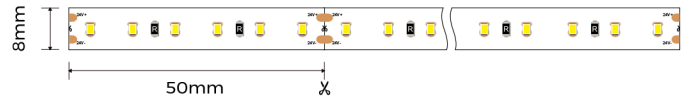

SK10816 NEW

- Apply to skirting board , integrated into architecture
- 20M ultra-long flexible diffuser, more convenient installation
- AL6063-T5 aluminum profile with high-quality surface treatment, white and silver are optional

Basic Parameters	
Profile material	AL6063-T5
Surface processing	Spraying RAL9003 <input type="radio"/> Anodizing <input checked="" type="radio"/>
Diffuser material	PC
Transmittance	>80%

Profile Components	
Profile×1	L2500×W16.2×H108mm 
Flexible diffuser×1	L20000×W14×H03mm 

Lighting Source							
Flexible Strip①							
Model	CRI	Lumens②	Voltage	Typ.power	Size	LEDs/meter	Cutting unit
D8120-24V-8mm	>80	1499LM/M	24V	13.5W/M	5000x8x1.6mm	120LEDs	50mm/6LEDs
	>95	1143LM/M					
D6120-24V-8mm	>90	710LM/M	24V	8.6W/M	5000x8x1.2mm	120LEDs	50mm/6LEDs

- ① Recommended light source, to ensure the best heat dissipation / lighting effect / life span.
 ② The luminous flux is the testing result of 4000K product.

Ordering Code

Category	Series	Section Size	Diffuser Shape	Diffuser Nature	Carrier Style	Profile Color	End Cap Style	Length	Package	Label Type
ALS	Skirting Board Lighting	SK	10816	No Diffuser X	No Diffuser X	No carrier X	Silver S White W	No end cap X	2500	COLORS Whole B Customized S
ALS	-	SK	10816	X	X	X	S	X	2500	B C