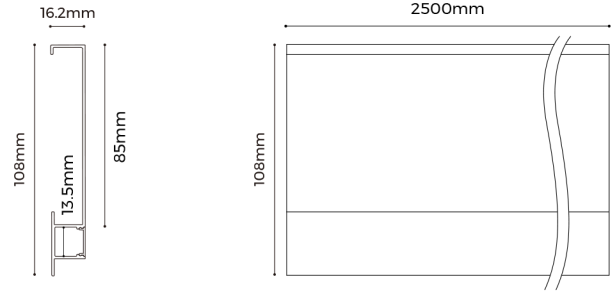

SK10816 NEW

- Apply to skirting board , integrated into architecture
- 20M ultra-long flexible diffuser, more convenient installation
- AL6063-T5 aluminum profile with high-quality surface treatment, white and silver are optional

Basic Parameters	
Profile material	AL6063-T5
Surface processing	Spraying RAL9003 <input type="radio"/> Anodizing <input checked="" type="radio"/>
Diffuser material	PC
Transmittance	>80%

Profile Components	
Profile×1	L2500×W16.2×H108mm 
Flexible diffuser×1	L20000×W14×H03mm 

Lighting Source							
Flexible Strip①							
Model	CRI	Lumens②	Voltage	Typ.power	Size	LEDs/meter	Cutting unit
D8120-24V-8mm	>80	1499LM/M	24V	13.5W/M	5000x8x1.6mm	120LEDs	50mm/6LEDs
	>95	1143LM/M					
D6120-24V-8mm	>90	710LM/M	24V	8.6W/M	5000x8x1.2mm	120LEDs	50mm/6LEDs

- ① Recommended light source, to ensure the best heat dissipation / lighting effect / life span.
 ② The luminous flux is the testing result of 4000K product.

Ordering Code

Category	Series	Section Size	Diffuser Shape	Diffuser Nature	Carrier Style	Profile Color	End Cap Style	Length	Package	Label Type
ALS	Skirting Board Lighting	SK	10816	No Diffuser X	No Diffuser X	No carrier X	Silver S White W	No end cap X	2500	COLORS Whole B Customized S
ALS	-	SK	10816	X	X	X	S	X	2500	B C