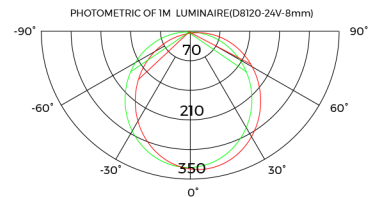

Ordering Code

Category	Series	Section Size	Diffuser Shape	Diffuser Nature	Carrier Style	Profile Color	End Cap Style	Length	Package	Label Type
ALS	Skirting Board Lighting	SK	10816	No Diffuser X	No Diffuser X	No carrier X	Silver S White W	No end cap X	2500	COLORS Whole B Customized S
ALS	-	SK	10816	X	X	X	S	X	2500	B C

Ordering profile components