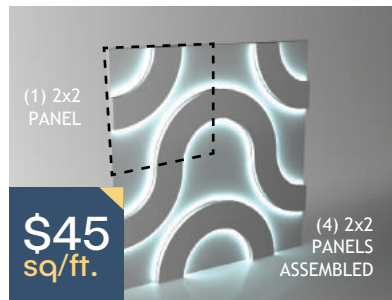

ORDER INFORMATION

MODEL NO.	PATTERN	SIZES	DEPTH
FUSION3D -	001 002 003 004 005	1 - 2' x 2'	1 - 1.25 IN
PANEL COLOR	LED COLOR	CONTROL	
1 - Non - Painted	1 - RGB	1 - BT (Blue Tooth)	
2 - White	2 - CW (Cool White)	2 - WiFi	
	3 - WW (Warm White)	3 - DMX	
		4 - RS232 / WiFi	

*DOES NOT INCLUDE POWER SUPPLY OR LED CONTROLLER

FUSION WALL 001

FUSION WALL 002

FUSION WALL 003

FUSION WALL 004

FUSION WALL 005

CUSTOM
CALL:
407-637-7260

FUSION Flat Panel Dimensions:

Standard height for all panels = 2" including mount

Extruded Shape "Height = .75"
(3A example below)

FUSION Panel Curved Panel Dimensions:

Standard height for all panels = 2.5" including mount

SPECIFICATIONS

Panel Size	2'x2", 4'x4', 4'x8', Custom sizes available
Max Voltage	12V, 24V, 120/240VDC
LED Colors	(RGB) Red Green Blue, (RGBW) Red Green Blue, White, (RGBWW) Red Green Blue, Warm White, (RGBCW) Red Green Blue, Cool White, (WW) Warm White, (CW) Cool White
Lamp Life	30,000 hours (average life)
IP rating	IP26 (outdoor ratings available)
Mount	Cleat
Average Watts Per Foot	18