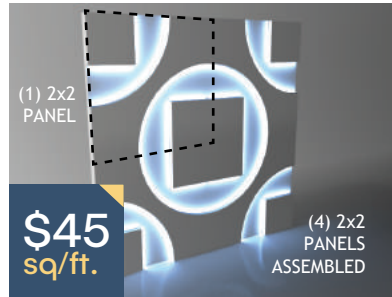

ORDER INFORMATION

MODEL NO.	PATTERN	SIZES	DEPTH
FUSION3D -	001 002 003 004 005	1 - 2' x 2'	1 - 1.25 IN
PANEL COLOR	LED COLOR	CONTROL	
1 - Non - Painted	1 - RGB	1 - BT (Blue Tooth)	
2 - White	2 - CW (Cool White)	2 - WiFi	
	3 - WW (Warm White)	3 - DMX	
		4 - RS232 / WiFi	

*DOES NOT INCLUDE POWER SUPPLY OR LED CONTROLLER

FUSION WALL 001