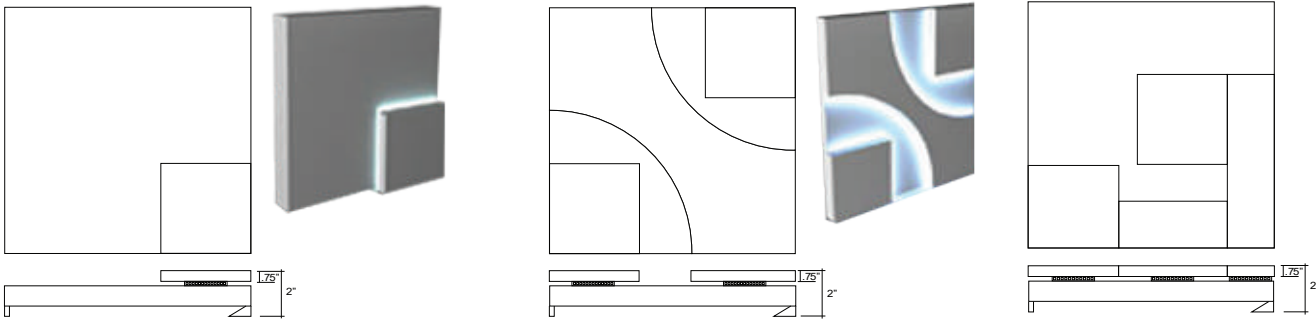

Standard height for all panels = 2" including mount

Extruded Shape "Height = .75"
(3A example below)

FUSION Panel Curved Panel Dimensions:

Standard height for all panels = 2.5" including mount

SPECIFICATIONS

Panel Size	2'x2", 4'x4', 4'x8', Custom sizes available
Max Voltage	12V, 24V, 120/240VDC
LED Colors	(RGB) Red Green Blue, (RGBW) Red Green Blue, White, (RGBWW) Red Green Blue, Warm White, (RGBCW) Red Green Blue, Cool White, (WW) Warm White, (CW) Cool White
Lamp Life	30,000 hours (average life)
IP rating	IP26 (outdoor ratings available)
Mount	Cleat
Average Watts Per Foot	18