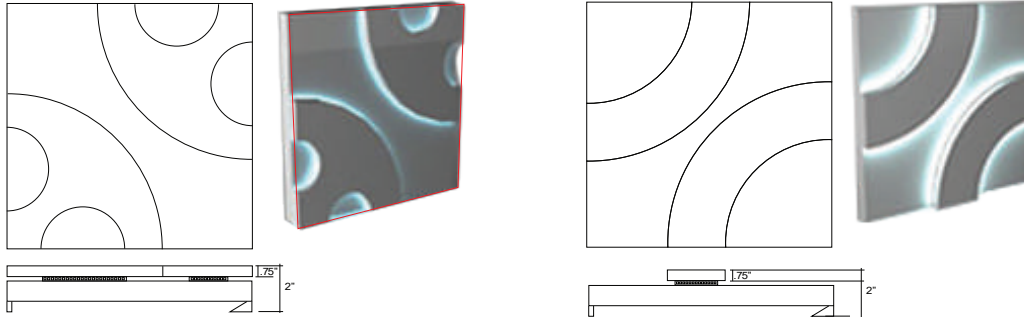

Standard height for all panels = 2" including mount

Extruded Shape "Height = .75"
(3A example below)

FUSION Panel Curved Panel Dimensions:

Standard height for all panels = 2.5" including mount

SPECIFICATIONS

Panel Size	2'x2", 4'x4', 4'x8', Custom sizes available
Max Voltage	12V, 24V, 120/240VDC
LED Colors	(RGB) Red Green Blue, (RGBW) Red Green Blue, White, (RGBWW) Red Green Blue, Warm White, (RGBCW) Red Green Blue, Cool White, (WW) Warm White, (CW) Cool White
Lamp Life	30,000 hours (average life)
IP rating	IP26 (outdoor ratings available)
Mount	Cleat
Average Watts Per Foot	18