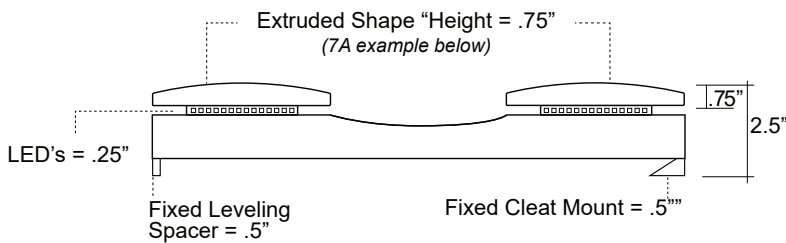

ORDER INFORMATION

MODEL NO.	PATTERN	SIZES	DEPTH
FUSION3D -	001 002 003 004 005	1 - 2' x 2'	1 - 1.25 IN
PANEL COLOR	LED COLOR	CONTROL	
1 - Non - Painted	1 - RGB	1 - BT (Blue Tooth)	
2 - White	2 - CW (Cool White)	2 - WiFi	
	3 - WW (Warm White)	3 - DMX	
		4 - RS232 / WiFi	

*DOES NOT INCLUDE POWER SUPPLY OR LED CONTROLLER

FUSION WALL 001

FUSION WALL 002

FUSION WALL 003

FUSION WALL 004

FUSION WALL 005

CUSTOM
CALL:
407-637-7260

FUSION Flat Panel Dimensions:

Standard height for all panels = 2" including mount

Extruded Shape "Height = .75"
(3A example below)

FUSION Panel Curved Panel Dimensions:

Standard height for all panels = 2.5" including mount

SPECIFICATIONS

Panel Size	2'x2", 4'x4', 4'x8', Custom sizes available
Max Voltage	12V, 24V, 120/240VDC
LED Colors	(RGB) Red Green Blue, (RGBW) Red Green Blue, White, (RGBWW) Red Green Blue, Warm White, (RGBCW) Red Green Blue, Cool White, (WW) Warm White, (CW) Cool White
Lamp Life	30,000 hours (average life)
IP rating	IP26 (outdoor ratings available)
Mount	Cleat
Average Watts Per Foot	18