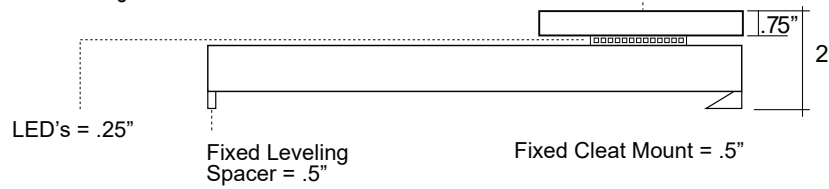

CUSTOM PATTERNS AVAILABLE, PLEASE CONTACT US.
INFORMATION ON LIGHTING SYSTEM AND CONTROLLER
CALL US AT: 407-637-7260

Tile (24" x 24")

- Material: Fusion light weight panel
- Color: White (Paintable)
- Dimensions: 24" width x 24" height x 1.25" depth
- Weight: 10-15 lbs
- LED: Warm White / Cool White or RGB

ORDER INFORMATION

MODEL NO.	PATTERN	SIZES	DEPTH
FUSION3D -	001 002 003 004 005	1 - 2' x 2'	1 - 1.25 IN
PANEL COLOR	LED COLOR	CONTROL	
1 - Non - Painted	1 - RGB	1 - BT (Blue Tooth)	
2 - White	2 - CW (Cool White)	2 - WiFi	
	3 - WW (Warm White)	3 - DMX	
		4 - RS232 / WiFi	

Standard height for all panels = 2" including mount

Extruded Shape "Height = .75"
(3A example below)

FUSION Panel Curved Panel Dimensions:

Standard height for all panels = 2.5" including mount

SPECIFICATIONS

Panel Size	2'x2", 4'x4', 4'x8', Custom sizes available
Max Voltage	12V, 24V, 120/240VDC
LED Colors	(RGB) Red Green Blue, (RGBW) Red Green Blue, White, (RGBWW) Red Green Blue, Warm White, (RGBCW) Red Green Blue, Cool White, (WW) Warm White, (CW) Cool White
Lamp Life	30,000 hours (average life)
IP rating	IP26 (outdoor ratings available)
Mount	Cleat
Average Watts Per Foot	18