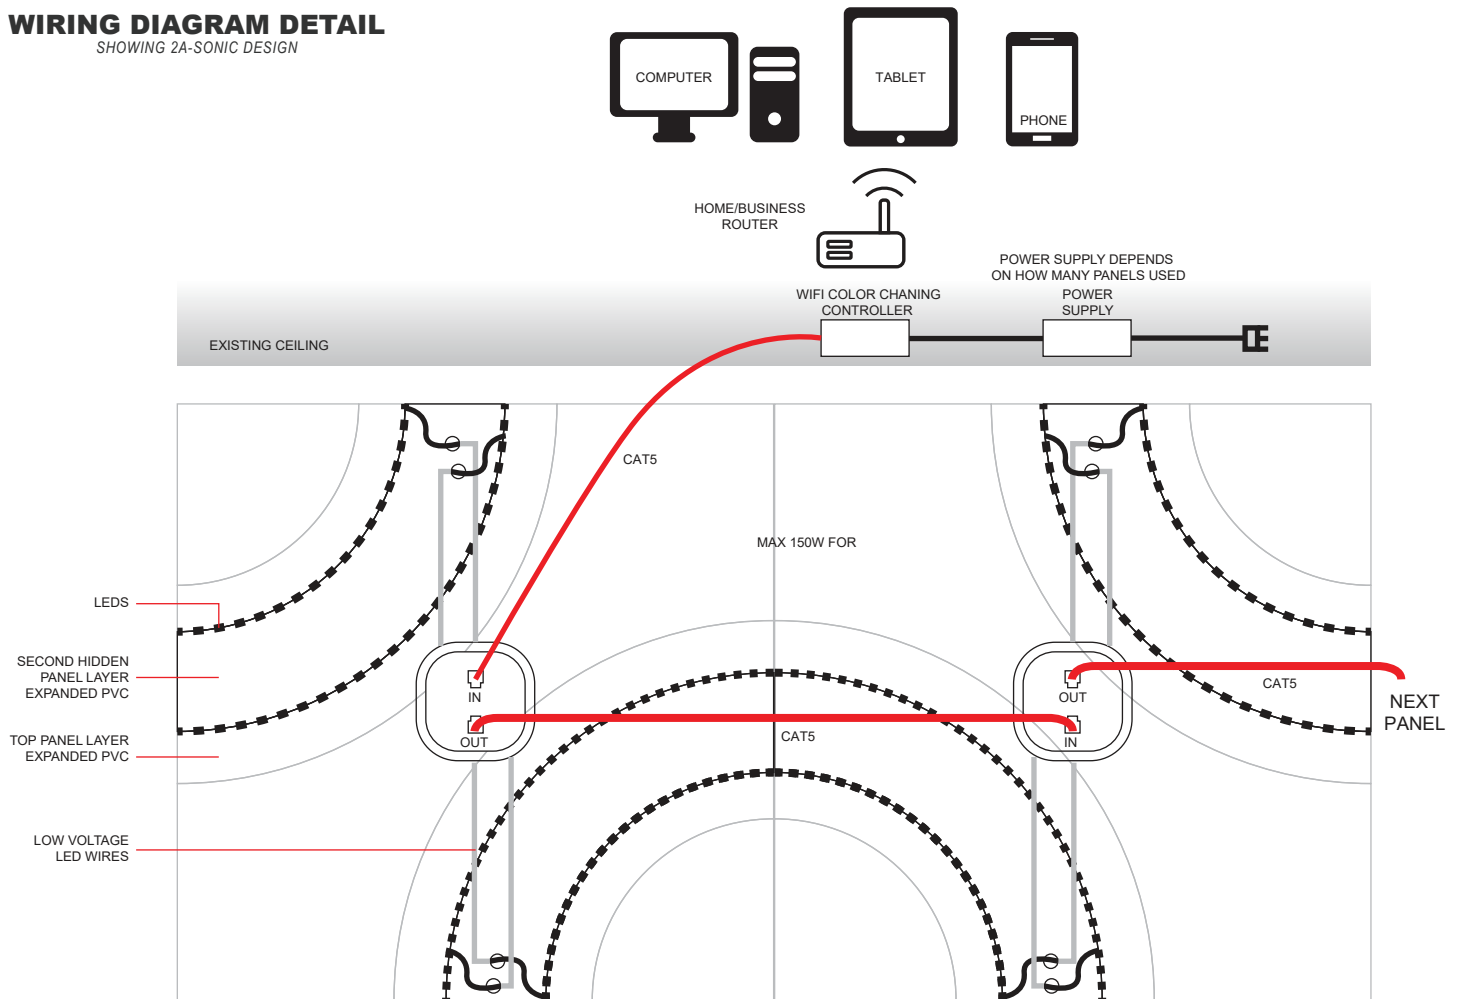

CUSTOM PATTERNS AVAILABLE, PLEASE CONTACT US.
INFORMATION ON LIGHTING SYSTEM AND CONTROLLER
CALL US AT: 407-637-7260

Tile (24" x 24")

- Material: Fusion light weight panel
- Color: White (Paintable)
- Dimensions: 24" width x 24" height x 1.25" depth
- Weight: 10-15 lbs
- LED: Warm White / Cool White or RGB

Standard height for all panels = 2" including mount

Extruded Shape "Height = .75"
(3A example below)

FUSION Panel Curved Panel Dimensions:

Standard height for all panels = 2.5" including mount

SPECIFICATIONS

Panel Size	2'x2", 4'x4', 4'x8', Custom sizes available
Max Voltage	12V, 24V, 120/240VDC
LED Colors	(RGB) Red Green Blue, (RGBW) Red Green Blue, White, (RGBWW) Red Green Blue, Warm White, (RGBCW) Red Green Blue, Cool White, (WW) Warm White, (CW) Cool White
Lamp Life	30,000 hours (average life)
IP rating	IP26 (outdoor ratings available)
Mount	Cleat
Average Watts Per Foot	18

WIRING DIAGRAM DETAIL
SHOWING 2A-SONIC DESIGN

OVERALL PANEL LAYOUT DIAGRAM