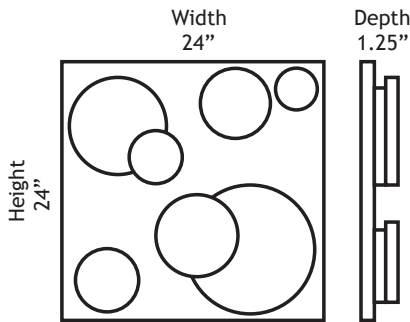

CUSTOM PATTERNS AVAILABLE, PLEASE CONTACT US.
INFORMATION ON LIGHTING SYSTEM AND CONTROLLER
CALL US AT: 407-637-7260

Tile (24" x 24")

- Material: Fusion light weight panel
- Color: White (Paintable)
- Dimensions: 24" width x 24" height x 1.25" depth
- Weight: 10-15 lbs
- LED: Warm White / Cool White or RGB

ORDER INFORMATION

MODEL NO.	PATTERN	SIZES	DEPTH
FUSION3D -	001 002 003 004 005	1 - 2' x 2'	1 - 1.25 IN
PANEL COLOR	LED COLOR	CONTROL	
1 - Non - Painted	1 - RGB	1 - BT (Blue Tooth)	
2 - White	2 - CW (Cool White)	2 - WiFi	
	3 - WW (Warm White)	3 - DMX	
		4 - RS232 / WiFi	

Standard height for all panels = 2" including mount

Extruded Shape "Height = .75"
(3A example below)

FUSION Panel Curved Panel Dimensions:

Standard height for all panels = 2.5" including mount

SPECIFICATIONS

Panel Size	2'x2", 4'x4', 4'x8', Custom sizes available
Max Voltage	12V, 24V, 120/240VDC
LED Colors	(RGB) Red Green Blue, (RGBW) Red Green Blue, White, (RGBWW) Red Green Blue, Warm White, (RGBCW) Red Green Blue, Cool White, (WW) Warm White, (CW) Cool White
Lamp Life	30,000 hours (average life)
IP rating	IP26 (outdoor ratings available)
Mount	Cleat
Average Watts Per Foot	18