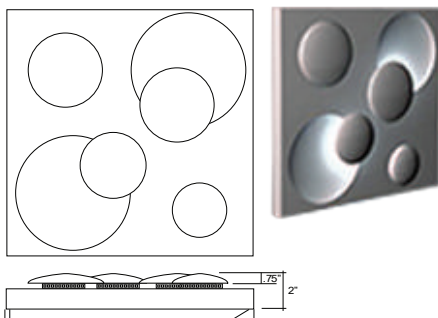

ORDER INFORMATION

MODEL NO.	PATTERN	SIZES	DEPTH
FUSION3D -	001 002 003 004 005	1 - 2' x 2'	1 - 1.25 IN
PANEL COLOR	LED COLOR	CONTROL	
1 - Non - Painted	1 - RGB	1 - BT (Blue Tooth)	
2 - White	2 - CW (Cool White)	2 - WiFi	
	3 - WW (Warm White)	3 - DMX	
		4 - RS232 / WiFi	

*DOES NOT INCLUDE POWER SUPPLY OR LED CONTROLLER

FUSION WALL 001

FUSION WALL 002

FUSION WALL 003

FUSION WALL 004

FUSION WALL 005

CUSTOM
CALL:
407-637-7260

FUSION Flat Panel Dimensions:

Standard height for all panels = 2" including mount

Extruded Shape "Height = .75"
(3A example below)

FUSION Panel Curved Panel Dimensions:

Standard height for all panels = 2.5" including mount

SPECIFICATIONS

Panel Size	2'x2", 4'x4', 4'x8', Custom sizes available
Max Voltage	12V, 24V, 120/240VDC
LED Colors	(RGB) Red Green Blue, (RGBW) Red Green Blue, White, (RGBWW) Red Green Blue, Warm White, (RGBCW) Red Green Blue, Cool White, (WW) Warm White, (CW) Cool White
Lamp Life	30,000 hours (average life)
IP rating	IP26 (outdoor ratings available)
Mount	Cleat
Average Watts Per Foot	18