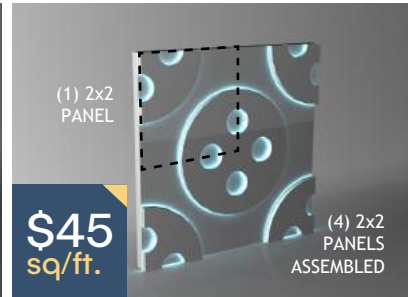

FUSION WALL 002